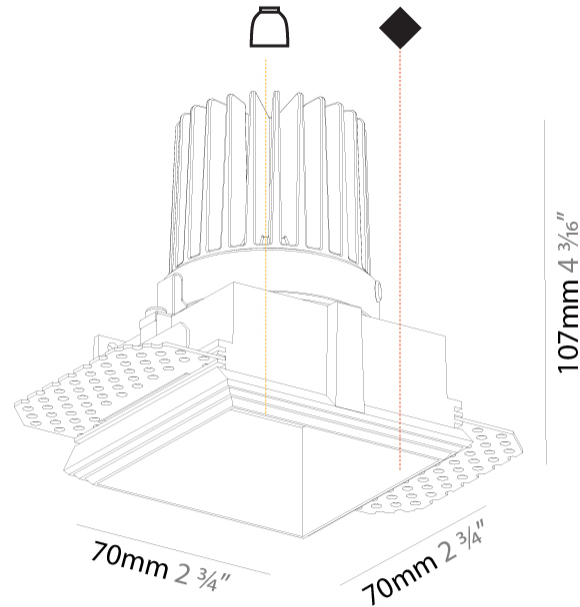

GENERAL

Series: Dice
Subseries: Cave Single
Brand: Prolicht
Division: Architectural
Mounting Type: Trimless
Mounting Location: Ceiling
Subcategory: Downlight

PHYSICAL

Shape: Square
Length (mm): 70
Length (in): 2 3/4
Width (mm): 70
Width (in): 2 3/4
Height (mm): 107
Height (in): 4 3/16
Ceiling Thickness (mm): 10 / 12.5 / 15
Ceiling Thickness (in): 3/8 or 1/2 or 9/16
Min. Recessing Depth (mm): 130
Min. Recessing Depth (in): 5 1/8
Light Distribution: Downlight
Fixture Finish: SSR / BKV / CWI / CRY / HAB / LAG / UFT / ITA / RUA / RUR / MIC / FTG / MYG / TWT / LOD / PUS / FRO / FUP / KIA / POP / BLS / SPG / MEY / GOH / GUM / CHC / COM / ABZ / JAG / OBR / MOS / ROR
Fixture Material: Aluminum Die Cast
Cut-out Measurements: 85mm / 3 3/8" x 85mm / 3 3/8"
Upon Request: Unique Ceiling Thickness

RATINGS AND CERTIFICATIONS

Certified By: Certified for North American Standards
IP rating: IP20

85mm x 85mm
3 3/8" x 3 3/8"

130mm
5 1/8"

10 | 12 1/2 | 15
3/8" | 1/2" | 9/16"

CAVE SINGLE TRIMLESS

A35704-

PROJECT _____